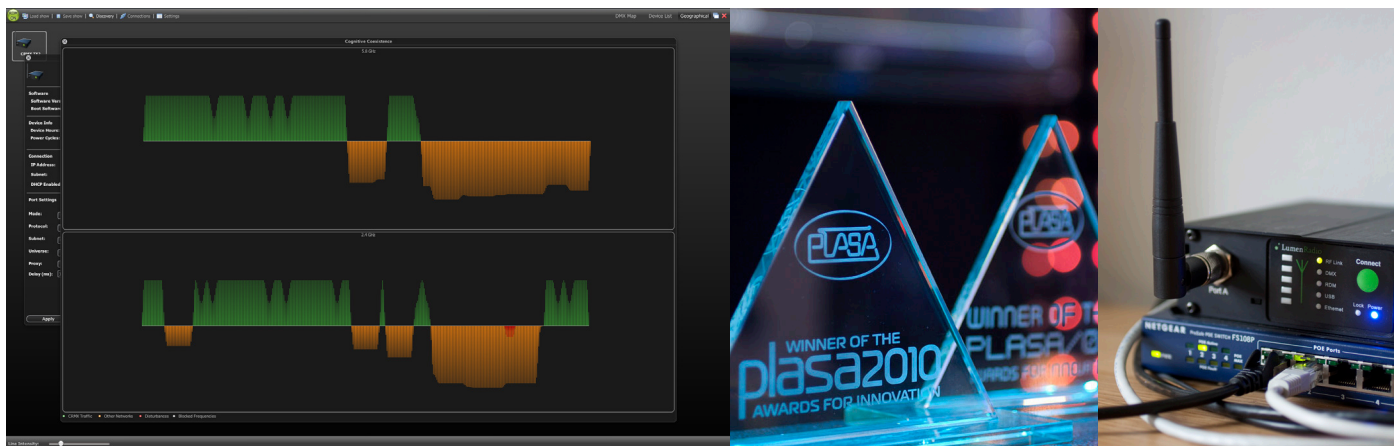

CRMX Nova Flex won the PLASA Award for Innovation 2010 with a revolutionary new approach combining protocol conversion and wireless signal distribution; allowing easy cross-use of equipment from multiple manufacturers. The jury gave the award with the following motivation:

“CRMX Nova Flex impressed the judges for its ability to act as a complete cross-protocol wireless lighting control system. It was also noted for its recent use of RDM in an architectural application, giving feedback from external sensors - thereby providing an energy efficient outdoor lighting solution.”

“The interest in and demand for CRMX Nova Flex after winning the PLASA Award for Innovation have been huge; far exceeding our expectations. By the time we wrapped up beta testing; every beta tester wanted to keep their systems and we also had a very long list of orders from excited distributors and dealers. We are rapidly ramping production to meet demand, which is always a pleasure,” explains **Anders Ardstål**, VPO at LumenRadio.

The new 1.2.0 version of SuperNova includes full support for the CRMX Nova Flex products; as well as enhanced Ethernet functionality, improved handling of multiple universes, enhanced RDM device windows, sensor monitoring over RDM, and many other new features and improvements.

Customers can download SuperNova 1.2.0 from <http://www.lumenradio.com/downloads.php>.