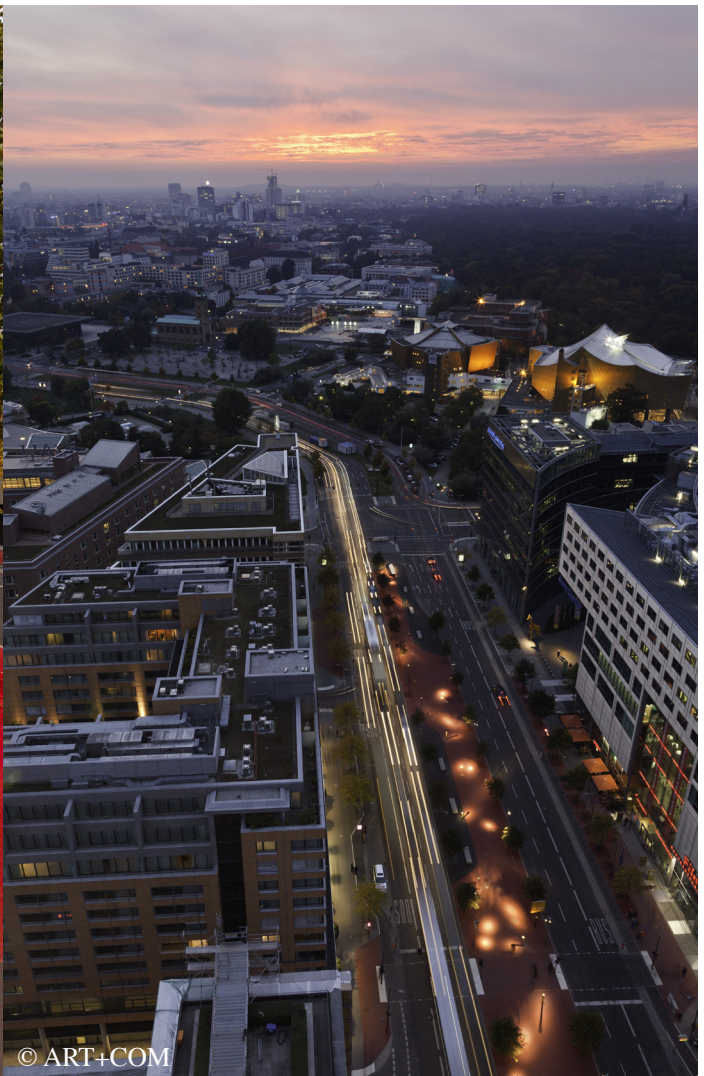

LumenRadio CRMX shines on the Boulevard der Stars in Berlin

Gothenburg, March 10th, 2011

LumenRadio's CRMX wireless system recently helped Berlin's Boulevard der Stars to put on a permanent and spectacular shine. The 350 meter long installation on Potsdamer Straße encourages visitors to engage with the stars and with each other in an interactive environment.

The concept honors personalities who have made major contributions to German cinema in a setting inspired by 4 key elements from a movie premier; the red carpet, stars, cameras, and lights. It has drawn huge crowds and become a must-see attraction for visitors to Berlin. World renowned German-American architects GRAFT and Berlin studio for media design ART+COM, the two entities that developed the overall concept, brought in local lighting designer Wolfgang "Kuni" Kunwald from Büro für Daten & Lichttechnik KG to commission a lighting system appropriate for the task.

"Digging up a large portion of the always busy Potsdamer Straße was not an option. A wireless system became the only practical solution and LumenRadio's CRMX was the sole system with specifications to meet our extremely demanding requirements. The CRMX products and LumenRadio delivered on their promise of solid reliability and support and were critical to the huge success of this very ambitious project", says system and lighting designer **Wolfgang Kunwald**.